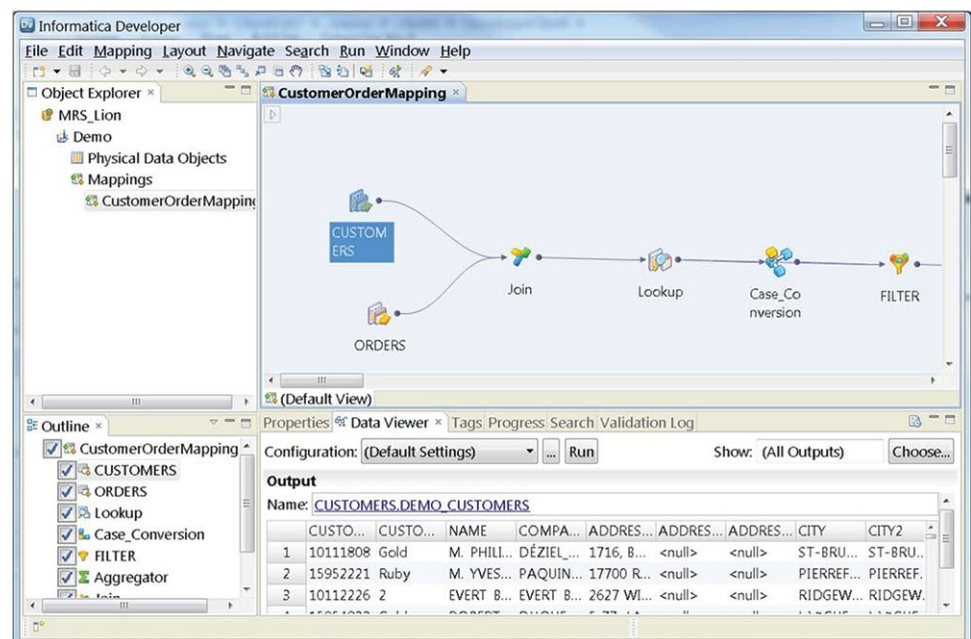

Right-sized Data Integration And Profiling

You've got a small, but important, project where you need to integrate a few data sources. You have limited, or no budget, and the task needs to be done, and done quickly. Until now, your choices have been grim with a lack of products to choose from that barely do the job, and they don't scale. Until now.

Informatica PowerCenter Express provides enterprise class data integration and in-line data profiling—at an affordable cost. With it, you can start moving data immediately from relational databases, flat files, and XML files. You can even move unstructured and social media data from sources such as Twitter, LinkedIn and Facebook. And it all comes out-of-the-box, everything you need is included.

With the robust functionality of PowerCenter Express, you'll make no compromises. It gives you powerful data integration capabilities just as our full-scale enterprise products, but right-sized for the smaller project. And if your data integration volumes grow or you need to start connecting to enterprise applications such as SAP, you'll be able to step-up to our enterprise products without any re-work.

Informatica PowerCenter Express provides a foundation where you can start small, and scale fast.

Informatica PowerCenter Express provides an intuitive graphic, drag-n-drop interface, as well as the data transformations, mapplets, mappings, and workflows you'll need to get started.